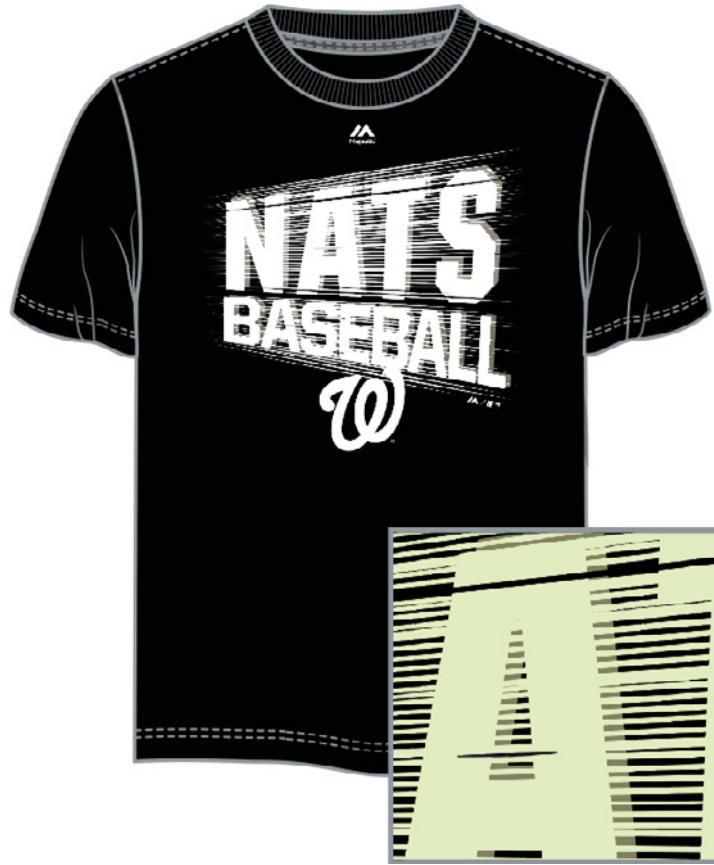

BACK AT IT MTP2-U9Y

This short sleeve crew neck tee is a 150 gsm 100% Cotton jersey tee designed with Glow in the Dark screenprint decoration.

Available in Black

SIZES

S-2XL

**BIG &
TALL**

WHOLESALE / MSRP

\$14 / \$28