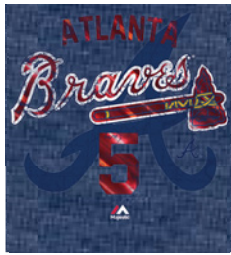

SIZES

S-XXL

WHOLESALE / MSRP

\$15 / \$30

AVAILABLE

1/15/16

**ARIZONA
DIAMONDBACKS**
PAUL GOLDSCHMIDT
MLCT-441B-AD3-HDA
Charcoal Heather/Steel
Heather

ATLANTA BRAVES
FREDDIE FREEMAN
MLCT-082C-AW3-HDA
Athletic Navy Heather/
Steel Heather