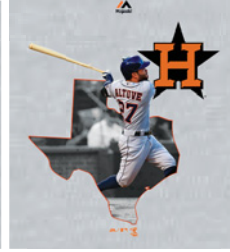

DETROIT TIGERS
MIGUEL CABRERA
MTP2-0103-DG3-DNA
Steel Heather

HOUSTON ASTROS
JOSE ALTUVE
MTP2-0103-HU3-DNA
Steel Heather