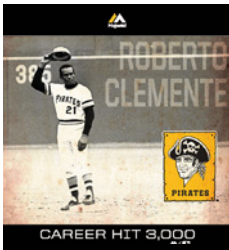

KANSAS CITY ROYALS
BRETT
MTP2-1882-QMJ-V6H
Coastal Blue

LOS ANGELES DODGERS
GIBSON
MTP2-1746-QN9-V6H
Deep Royal

NEW YORK YANKEES
JACKSON
MTP2-4506-QBY-V6H
Athletic Navy

PITTSBURGH PIRATES
CLEMENTE
MTP2-127A-QBT-V6H
Black