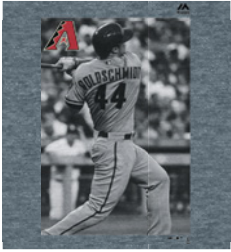

MLB® PLAYER - WOMEN'S

**ARIZONA
DIAMONDBACKS**
PAUL GOLDSCHMIDT
M176-837G-AD3-DKA
Charcoal Blurry/Steel
Blurry