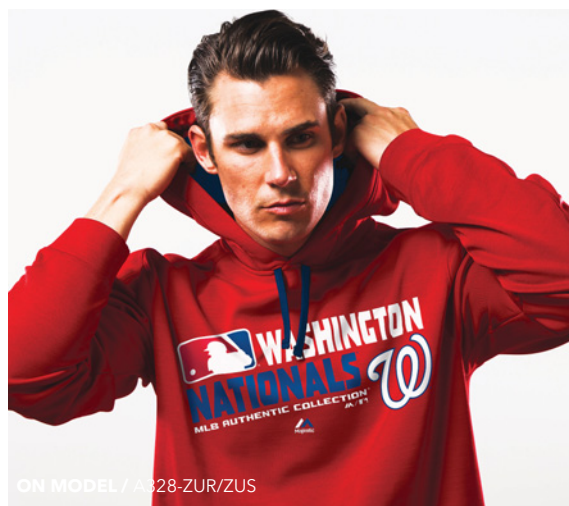

**THIS IS WHERE WE
OWN THE DIAMOND.**

ON-FIELD

AUTHENTIC
PREMIER
INNOVATION