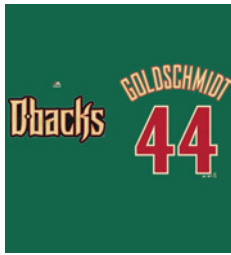

MLB® SPECIAL EVENTS - CELTIC PROGRAM

**ARIZONA
DIAMONDBACKS**
PAUL GOLDSCHMIDT
MSL4-1314-AD3-OAB
Kelly Green