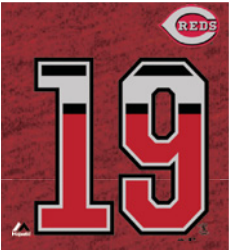

CINCINNATI REDS
JOEY VOTTO
MFJC-482C-RE3-DHA
Ath Red Pepper
Heather/White