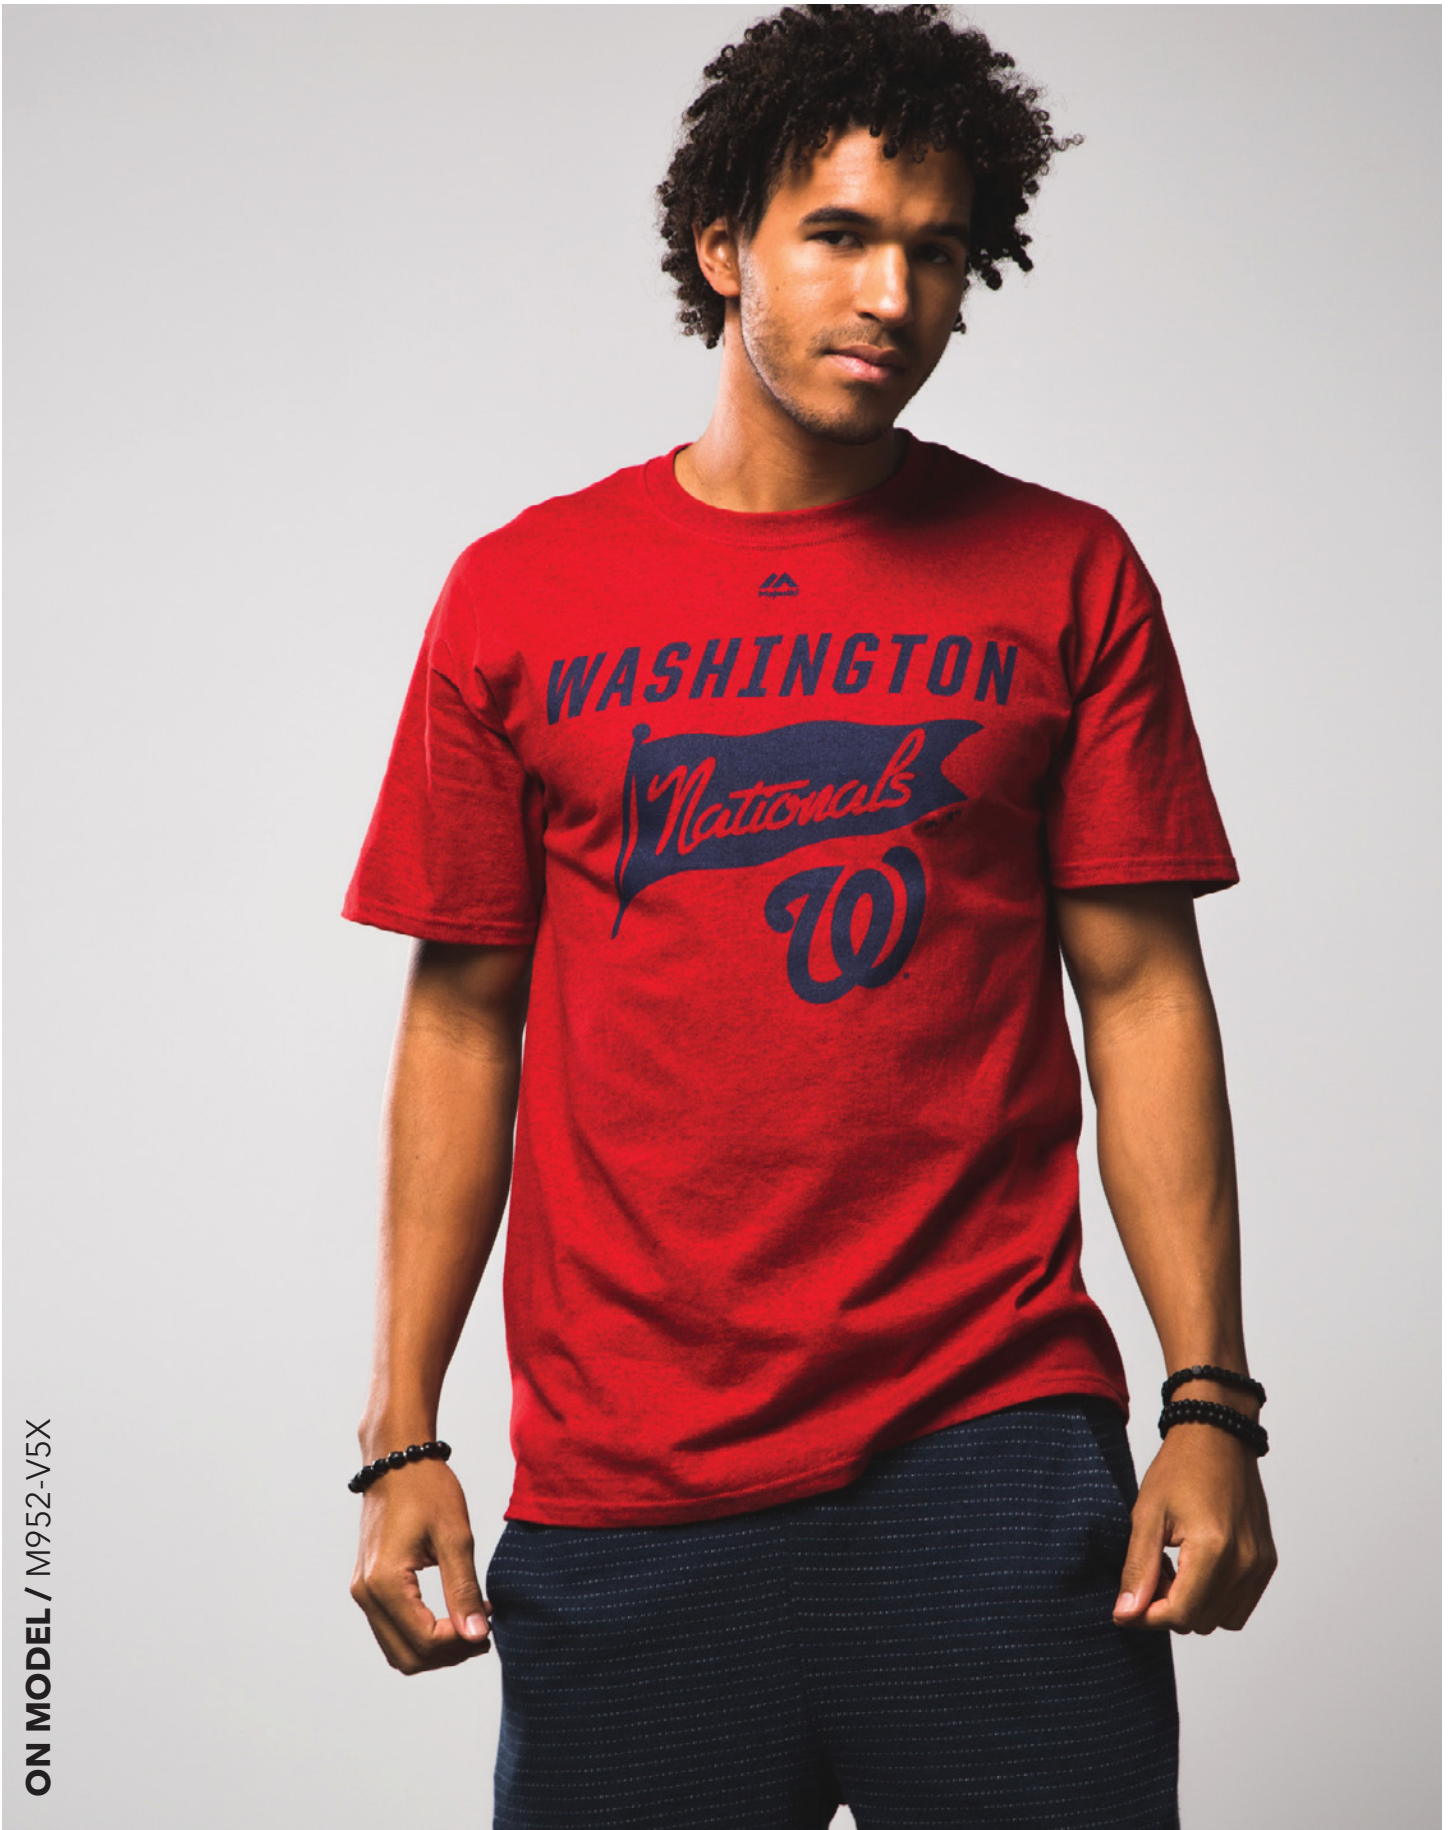

MLB® MEN'S REPLENISHMENT

ON MODEL / M952-V5X