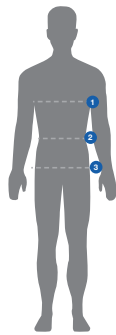

Take body measurements to identify your size.

SIZE	S	M	L	XL	2XL
CHEST	34-36"	38-40"	42-44"	46-48"	50-52"
WAIST	28-30"	32-34"	36-38"	40-42"	44-46"
HIP	34-36"	38-40"	42-44"	46-48"	50-52"

ATTRIBUTES

This short sleeve crew neck tee is a 100% Cotton 185 gsm jersey tee.

SIZES

S-2XL

AVAILABLE

1/15/16