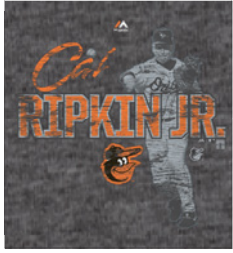

MLB® COOPERSTOWN

BALTIMORE ORIOLES
RIPKEN JR.
MTP2-259A-QAJ-UYC
Charcoal Heather