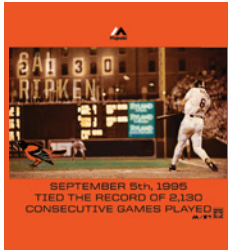

MLB® COOPERSTOWN

BALTIMORE ORIOLES
RIPKEN JR.
MTP2-3253-QAJ-V6H
Dark Orange