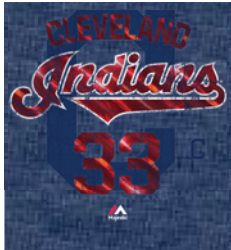

CLEVELAND INDIANS
NICK SWISHER
MLCT-082C-ID3-HDA
Athletic Navy Heather/
Steel Heather