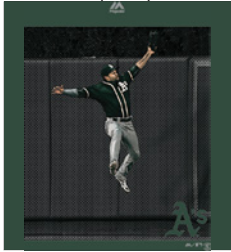

**OAKLAND
ATHLETICS**
BILLY BUTLER
MTP2-0565-FZ3-DPB
Dark Green