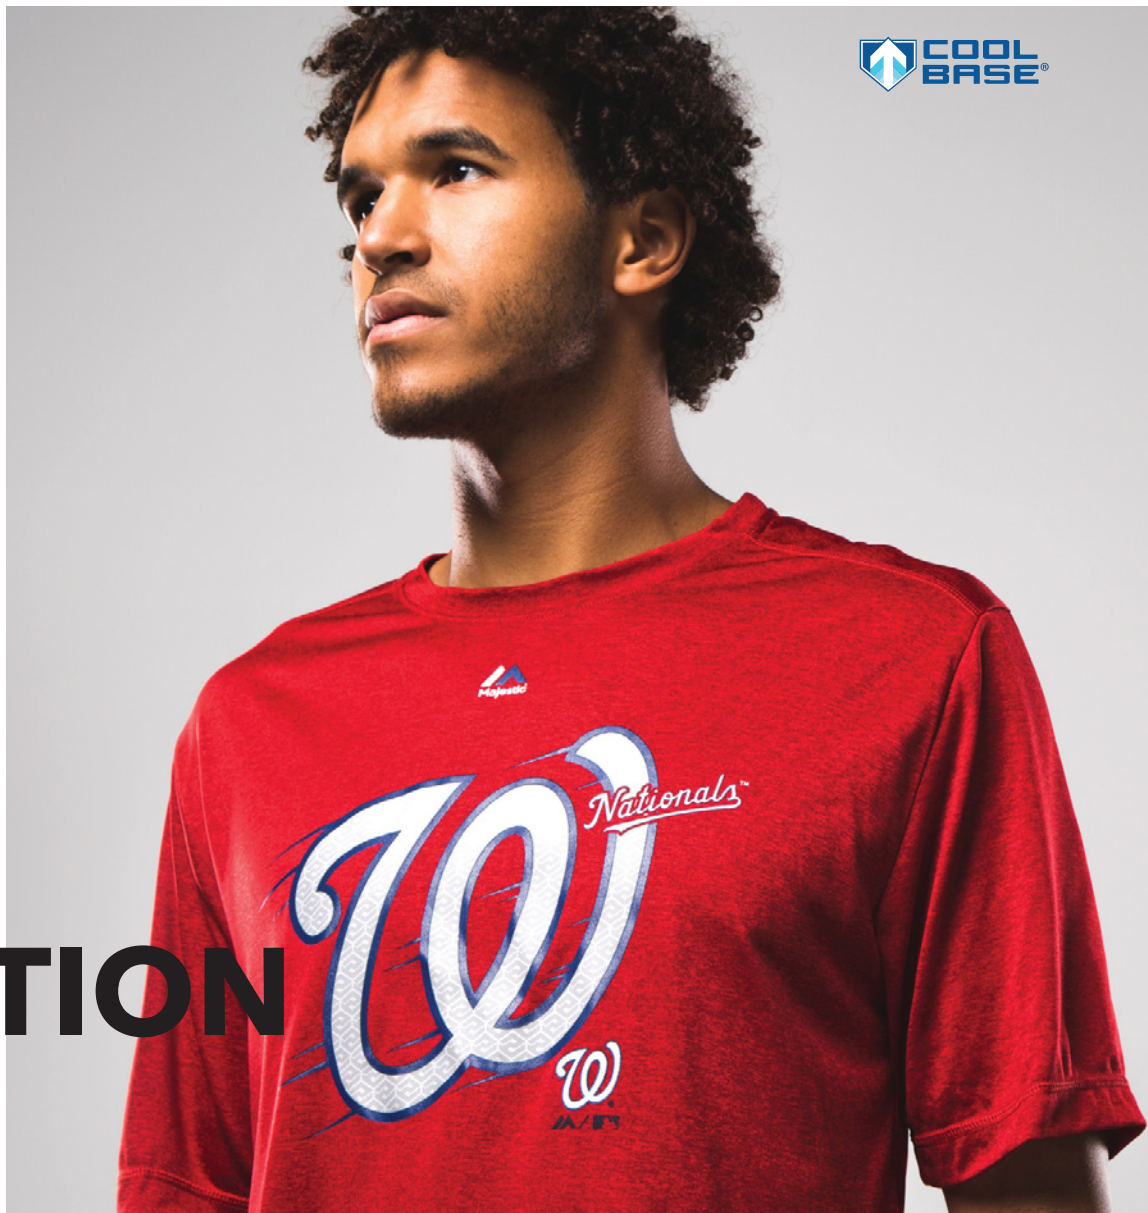

MLB® MEN'S REPLENISHMENT

EVOLUTION TEE™

the
**MEN'S
EVOLUTION
TEE.**

**MEN'S
FIT
GUIDE.**
FIND YOUR FIT

Take body measurements to identify your size.

ATTRIBUTES

This short sleeve crew neck tee is a 100% Polyester 145 gsm synthetic jersey tee.

SIZES
S-2XL

AVAILABLE
1/15/16

SIZE	S	M	L	XL	2XL
CHEST	34-36"	38-40"	42-44"	46-48"	50-52"
WAIST	28-30"	32-34"	36-38"	40-42"	44-46"
HIP	34-36"	38-40"	42-44"	46-48"	50-52"