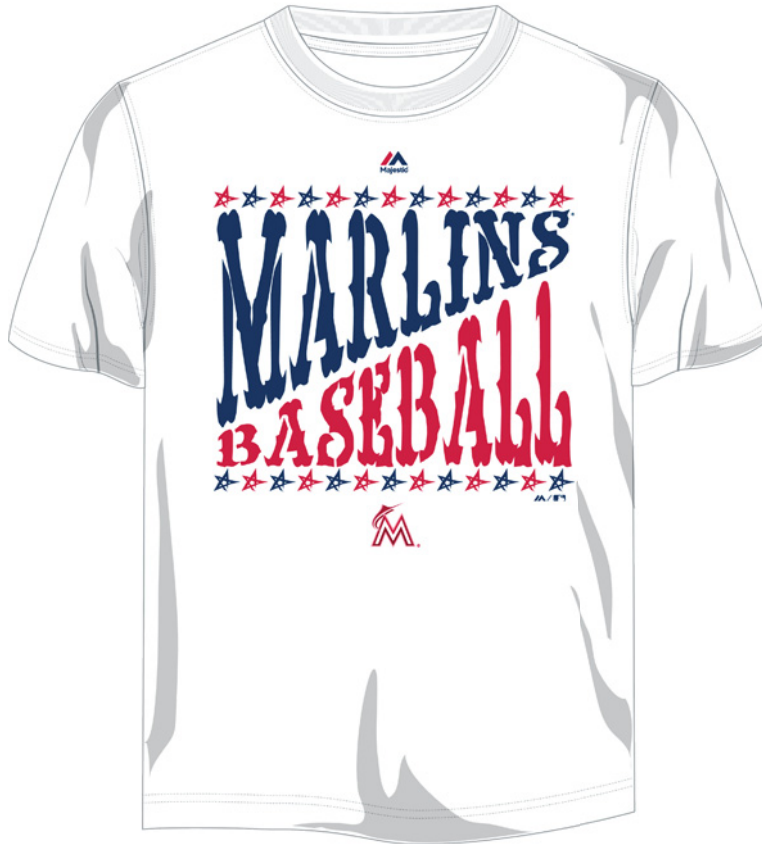

BRINGING THE VIBES M952-V6Y

This short sleeve crew neck tee is a 185 gsm 100% Cotton jersey.
Designed with a screenprint.
Available in White.

SIZES

S-2XL

WHOLESALE / MSRP

$12.50 / $25

AVAILABLE

1/15/16