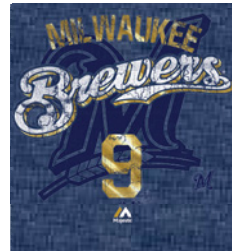

**MILWAUKEE
BREWERS**
JEAN SEGURA
MLCT-082C-MB3-HDA
Ath Navy Hthr/Steel
Heather